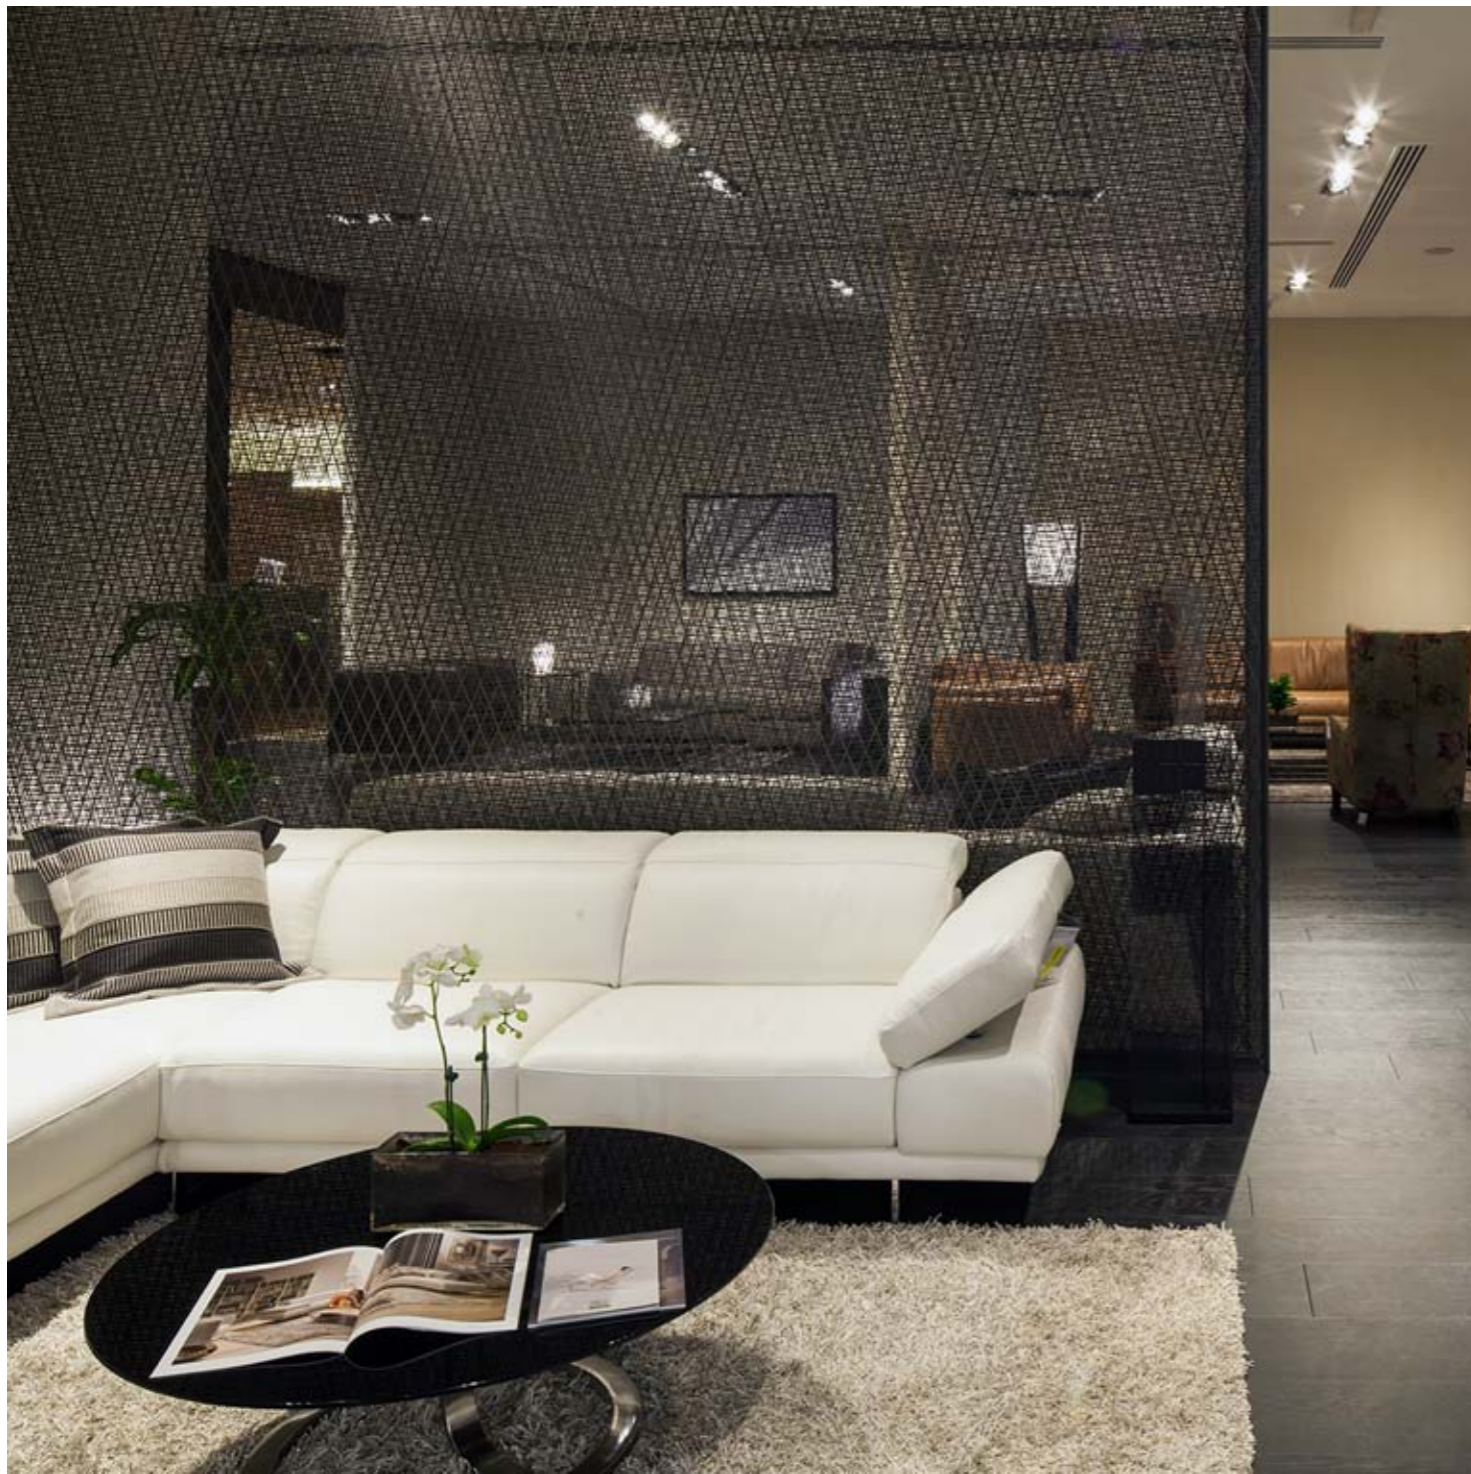

Antesh

*sailing into
the vastity of light*

58

Designer: Antrox Lab

APPLICAZIONI / APPLICATIONS

Da interni / Indoor Lighting

CODICE / CODE

PR-ANC  PALFONIERA *CEILING*
 PR-ANS  SOSPENSIONE *SUSPENSION*