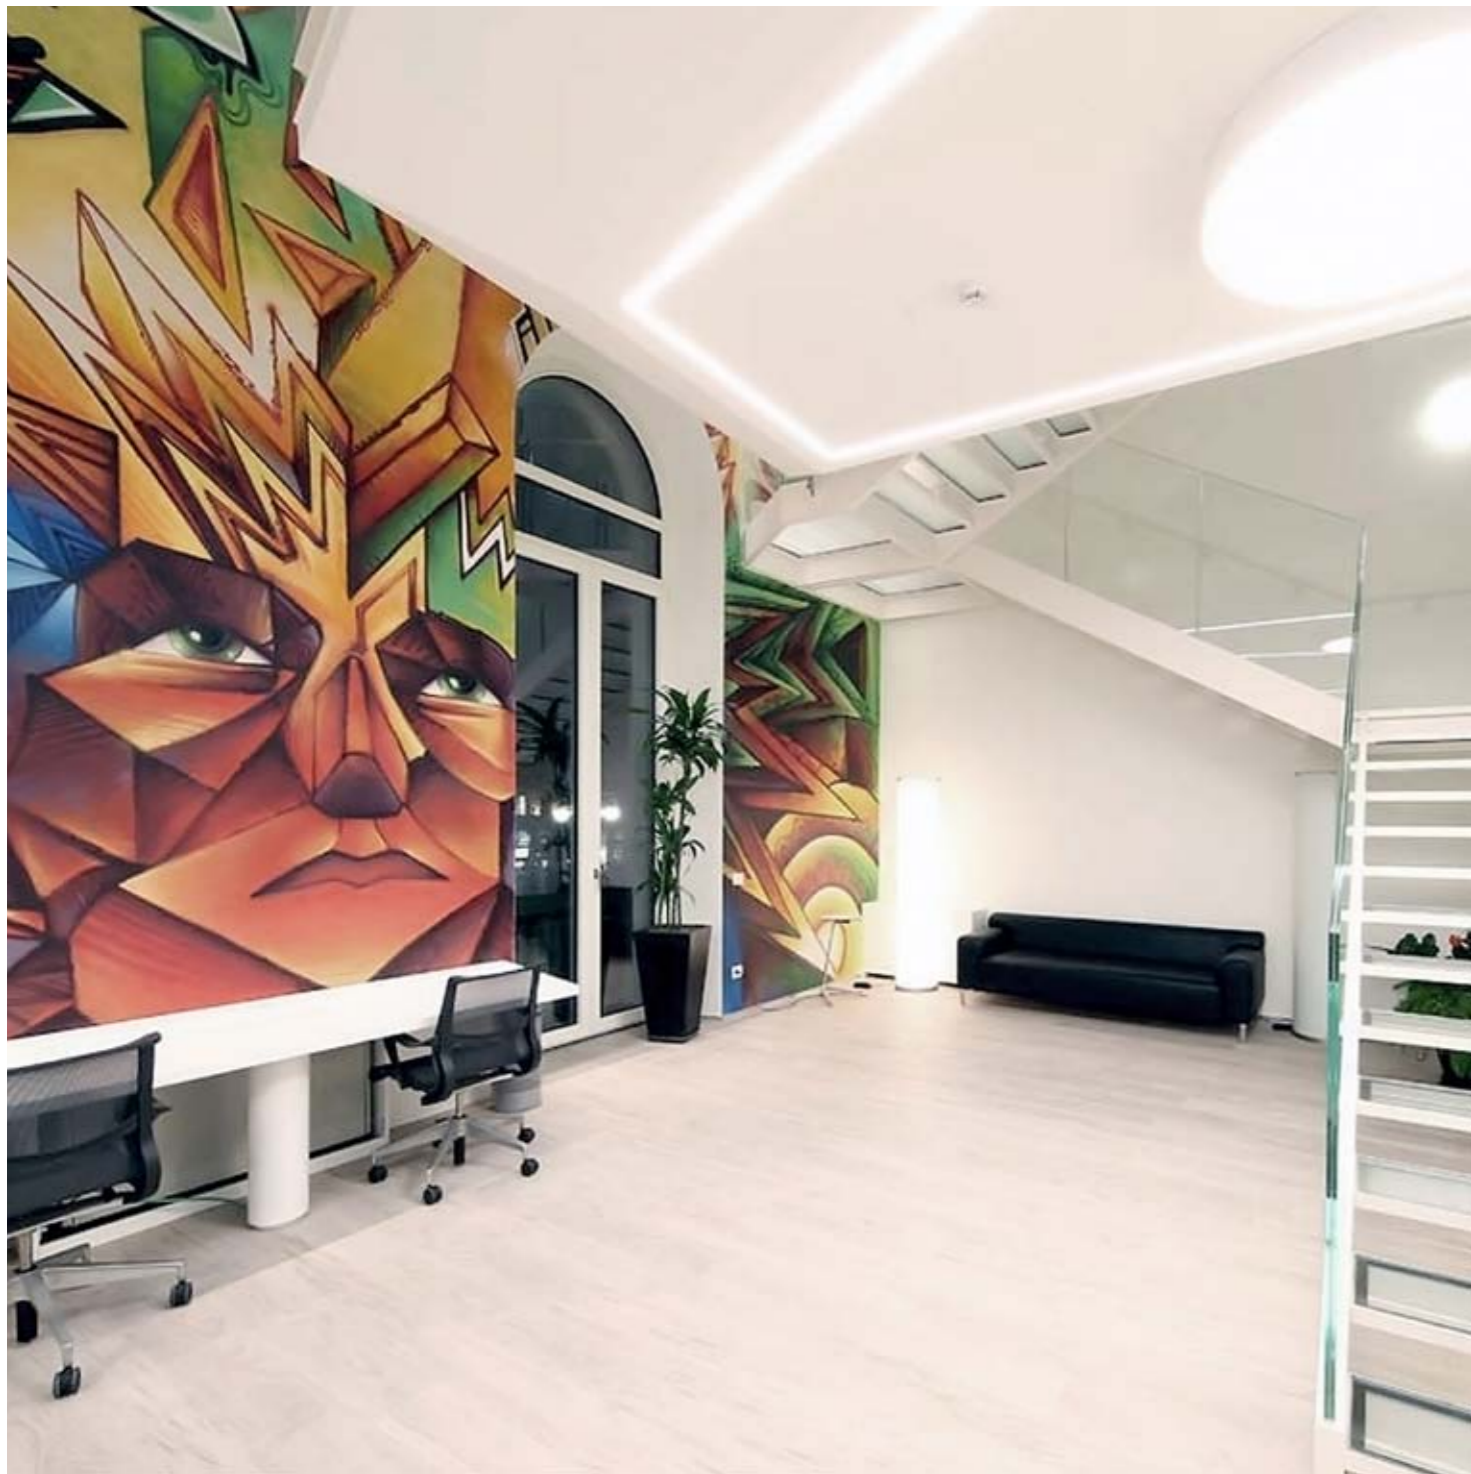

E2

*the
sobriety
of a simple
lightline*

APPLICAZIONI / APPLICATIONS

Da interni / Indoor Lighting

CODICE / CODE

PR-E2 ■ NICCHIA COVE

DESCRIZIONE / DESCRIPTION

PROFILO IN ALLUMINIO ESTRUSO CON SORGENTE LED
EXTRUDED ALUMINIUM PROFILE WITH LED SOURCE