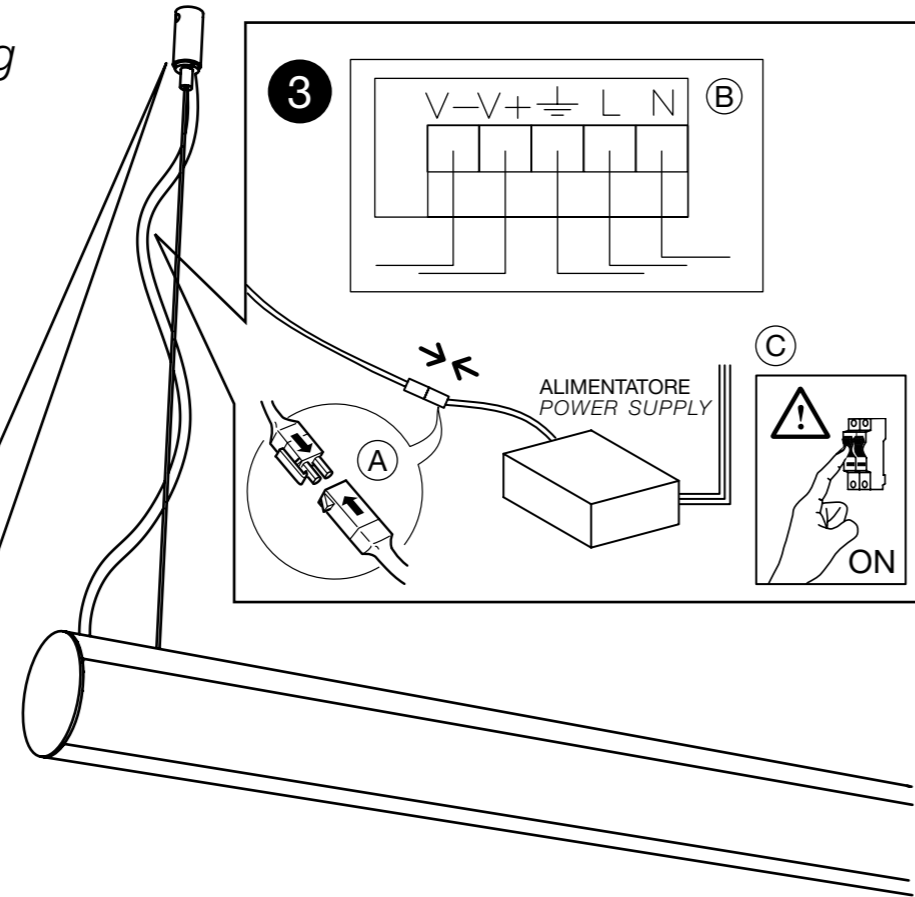

ANTROX LIGHTING SOLUTIONS

DRAW: SAMPLE

PROFILE: DROP

LED CIRCUIT: SOZ60P

PROJECT NOTE

ANTROX SRL

VIA FIORETTI, 10 - 60131- ANCONA ITALY

TEL +39 071 99 41 189