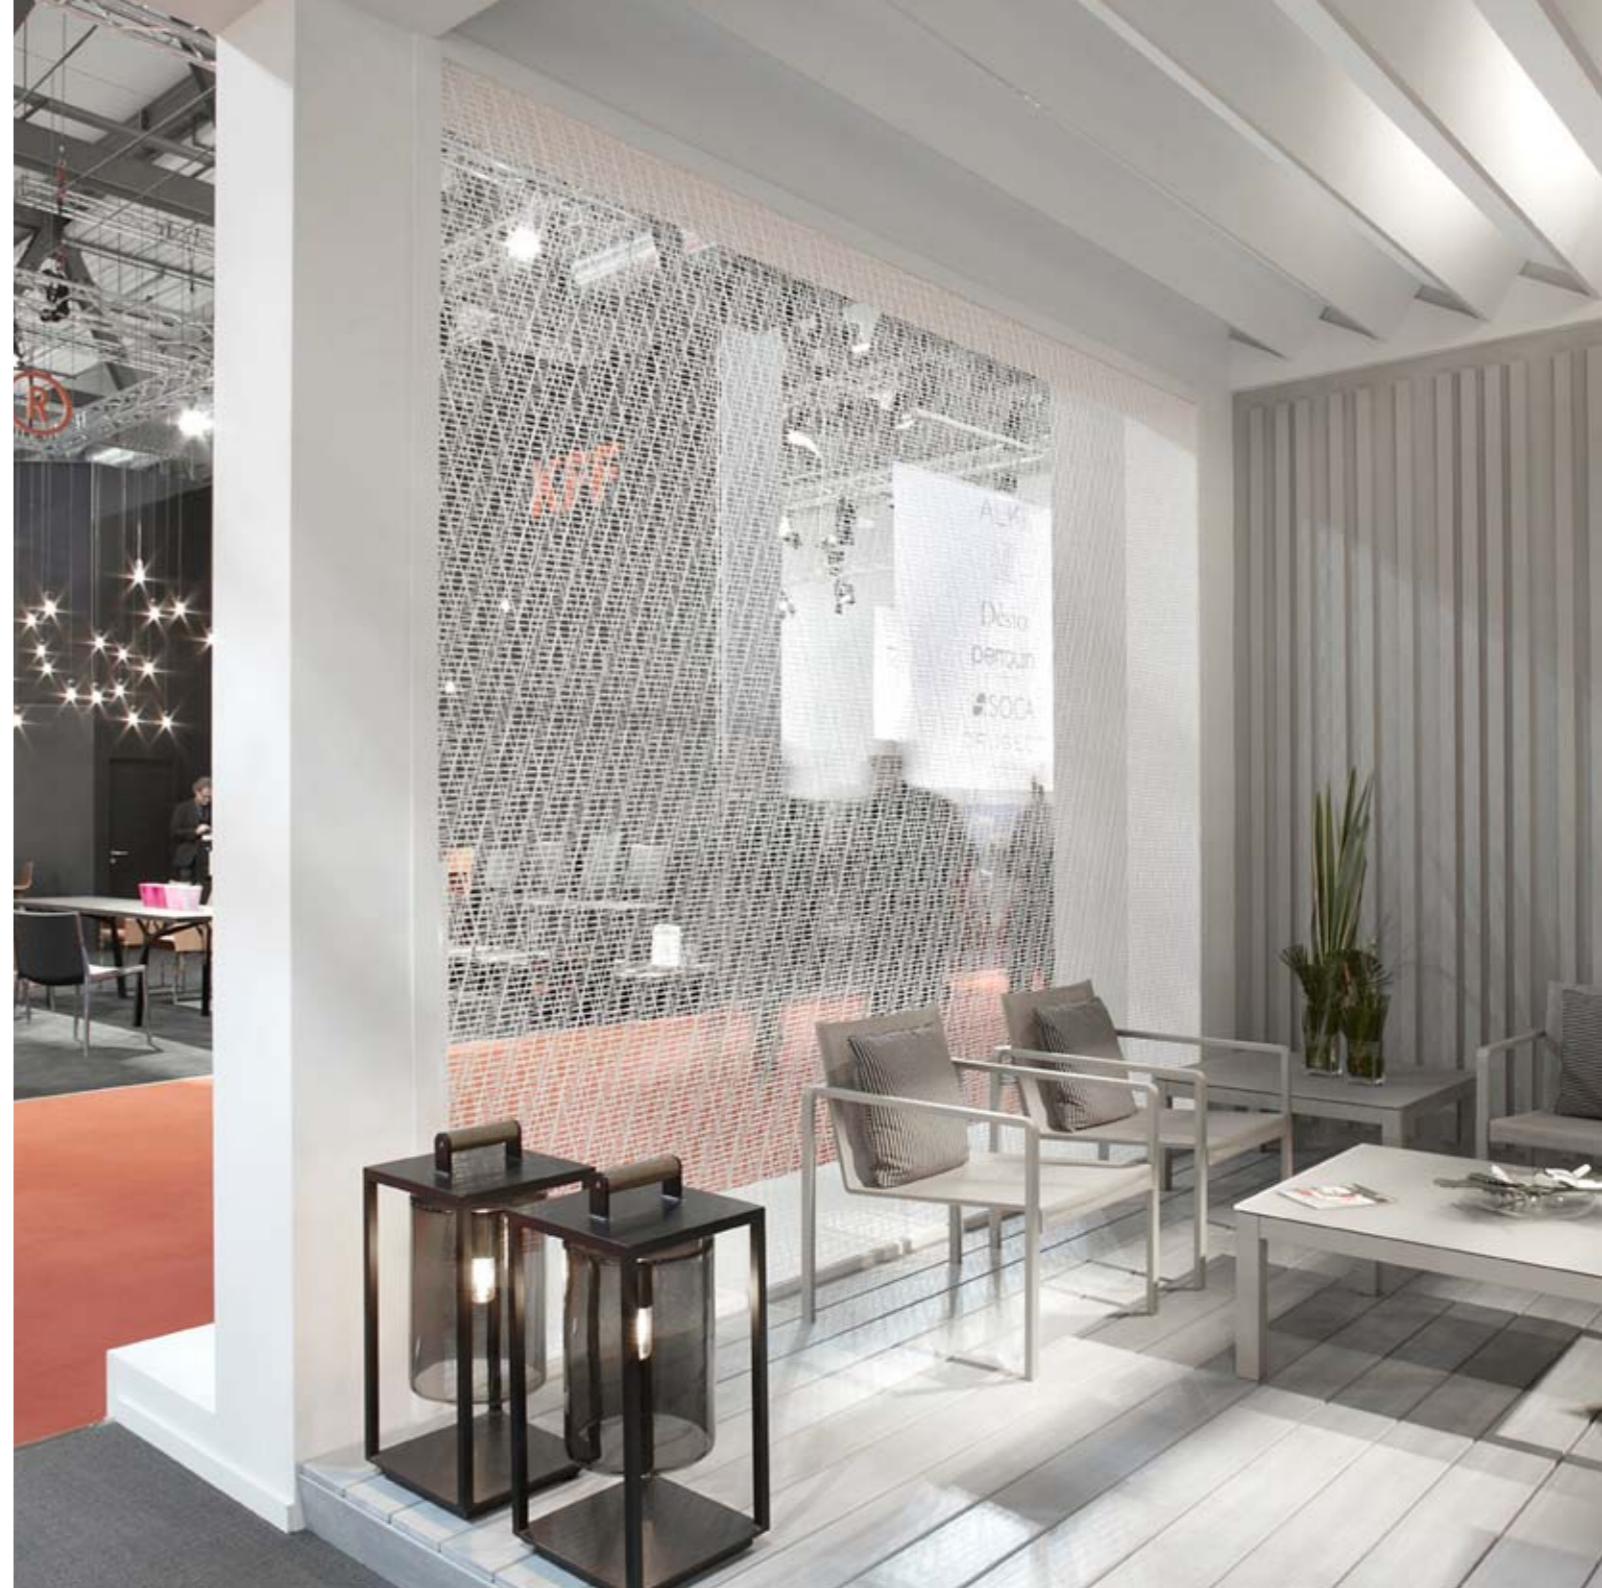

Antesh

*sailing into
the vastity of light*

58

Designer: Antrox Lab

APPLICAZIONI / APPLICATIONS

Da interni / Indoor Lighting

CODICE / CODE

PR-ANC  PALFONIERA *CEILING*
 PR-ANS  SOSPENSIONE *SUSPENSION*